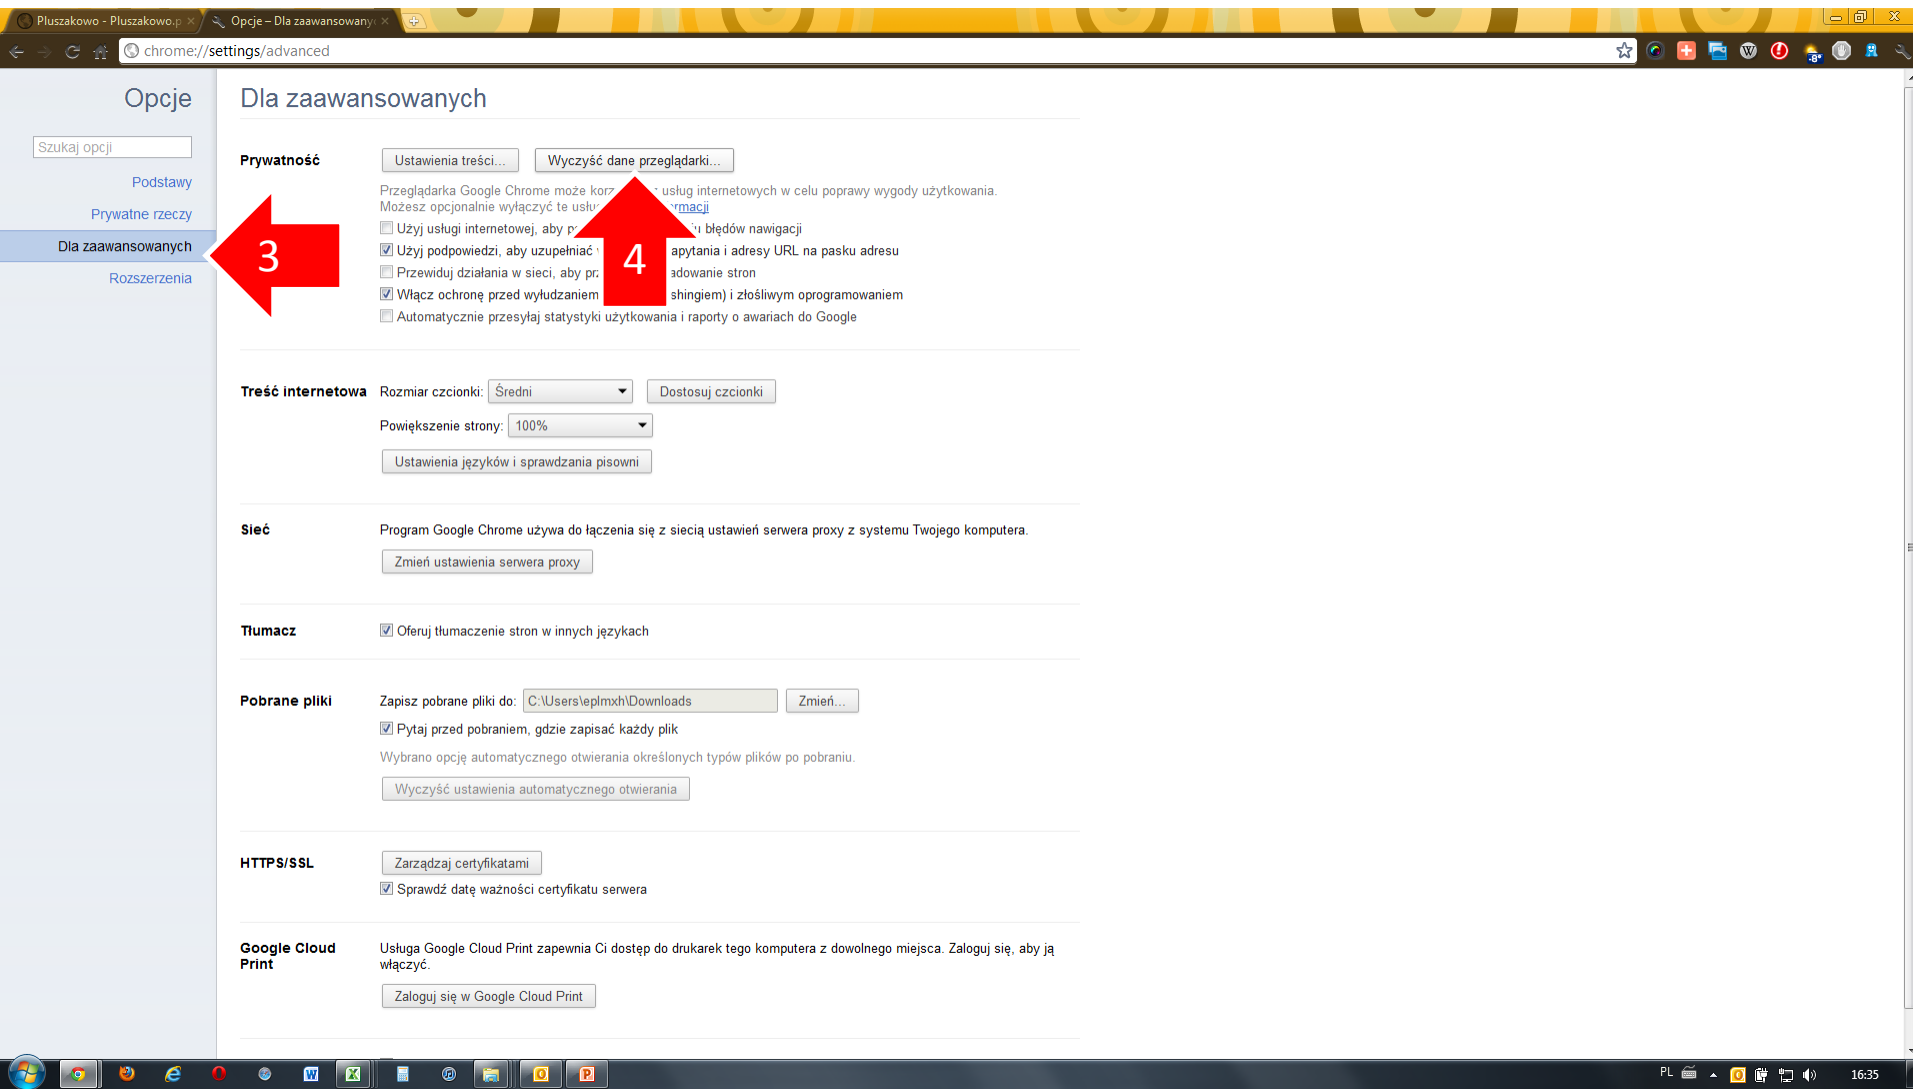

3. Kliknij na „Dla zaawansowanych” (po lewej)
4. Kliknij „Wyczyść dane przeglądarki...”